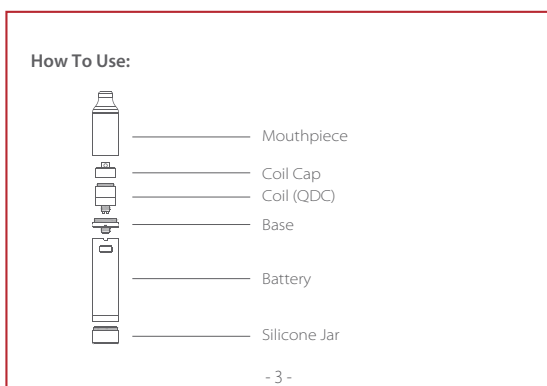

1. Turn on/off: Click the power button 5 times within 2 seconds.
2. Load/ reload: Unscrew the mouthpiece and the coil cap. Put material into the coil (DO NOT STAB THE HEATING ELEMENTS). Screw the coil cap and mouthpiece back on. Press and hold the button and enjoy your vaping. Repeat as desired.
3. After use, press power button another 5 times within 2 seconds to power off.
4. To charge the battery use the micro USB charger that is included. Red light will glow when it is charging. In around 2.5 hour the battery will be fully charged, the indicator shuts off.

To extend the life and reliability of this product:

1. Please finish all the product in the bowl to prevent concentrate seepage through the coil to the top of the battery.
2. Use a cotton swab and alcohol to keep the top of the battery, bottom of the coil and the threads around the mouthpiece clean of concentrate.
3. The coil and base can be soaked in alcohol and left to dry.

Protection:

Safety Cutoff: If the power button is pressed continuously for more than 15 seconds, the light will flash 3 times and stop working. Release the power button and then press the power button to continue vaping.

Short-circuit: The light flashes 3 times.

Low battery: The light flashes 10 times and stops working.

Caution:

1. After use, do not touch the heating chamber until it cools down.
2. Keep the device away from any environment involving strong acids, alkaline, combustible materials, water or any other liquid.
3. Do not store your device in a car.
4. If the device gets too hot in use, please stop using it for a while.

Disclaimers:

People under 21 years of age are not permitted to purchase or use this device. Non-smokers, children, and women breast-feeding should not use this product. The device is not a medical device and is not intended to diagnose, cure or prevent any diseases or other conditions. The manufacturers and sellers will not be responsible for any consequential or incidental damage resulting from the sale or use of any merchandise.